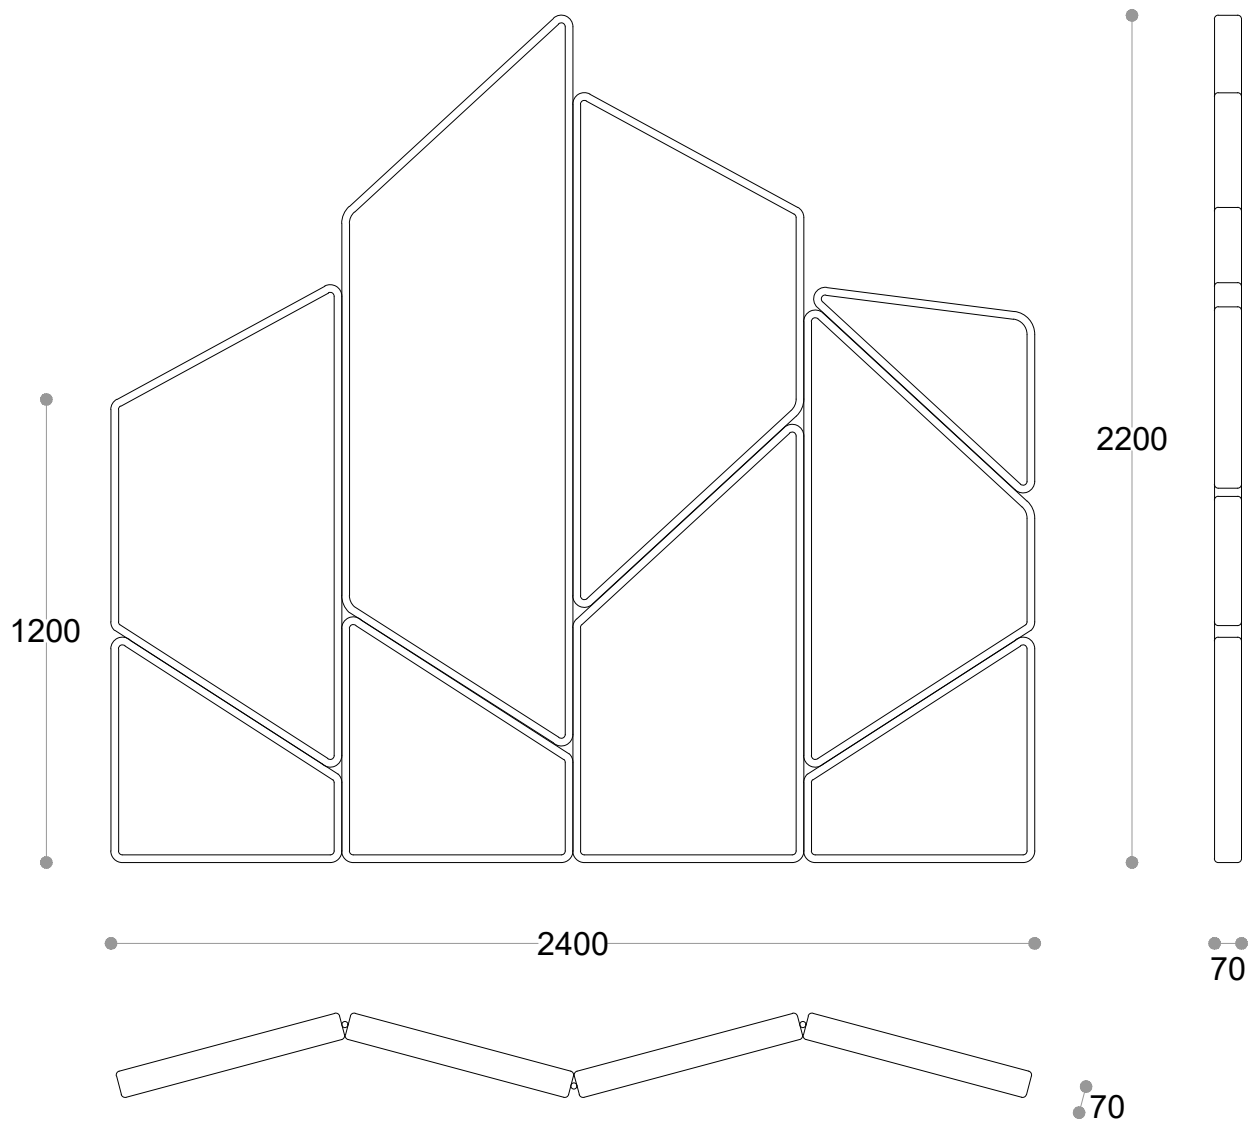

## Dimensions

cod. MD800  
L 240 P 7 H 220 cm  
W 94" D 2" H 86"

misure in mm  
measures in mm