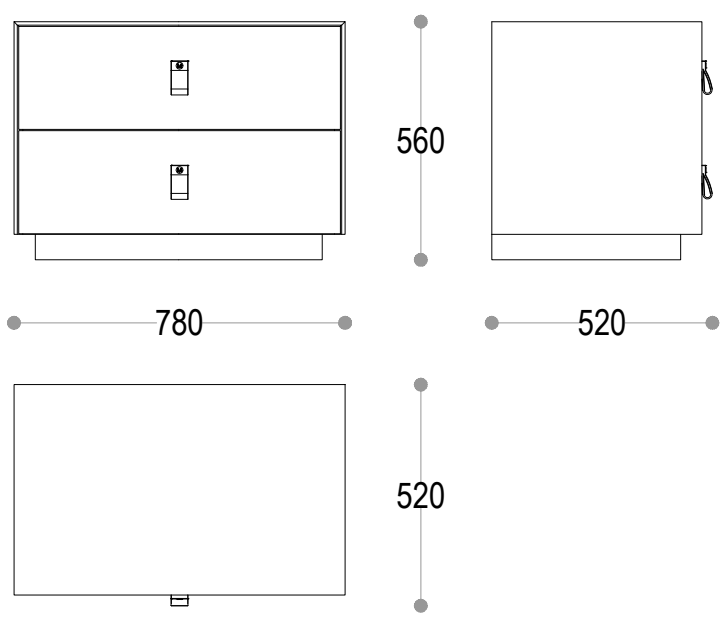

Cavour

Lifestyle collection

Description

Comodino con struttura in legno. Frontali e maniglie di cuoio. Basamento in legno.
Bedside table with structure in wood. Front panels and handles in rawhide leather. Wood base.

Dimensions

cod. MN111. M1
L 58 P 42 H 44 cm
W 22" D 16" H 17"

cod. MN111. M2
L 78 P 52 H 56 cm
W 30" D 20" H 22"

misure in mm
measures in mm