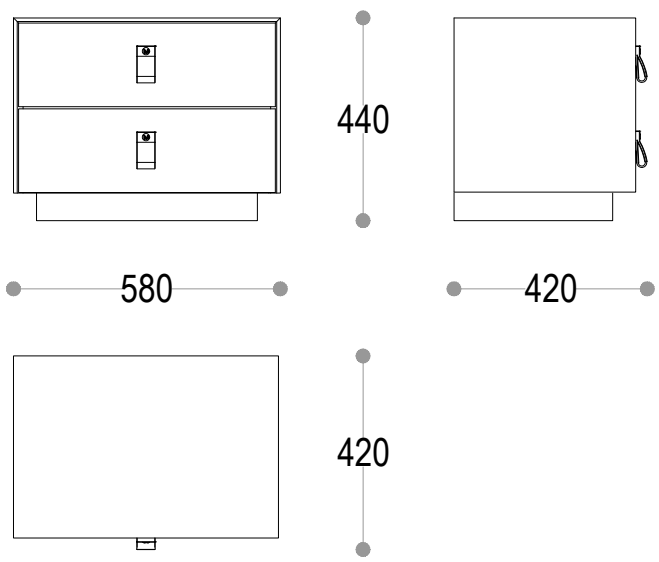

Cavour

Lifestyle collection

Description

Comodino con struttura in legno. Frontali e maniglie di cuoio. Basamento in legno.
Bedside table with structure in wood. Front panels and handles in rawhide leather. Wood base.

Dimensions

cod. MN111. M1
L 58 P 42 H 44 cm
W 22" D 16" H 17"

cod. MN111. M2
L 78 P 52 H 56 cm
W 30" D 20" H 22"

misure in mm
measures in mm