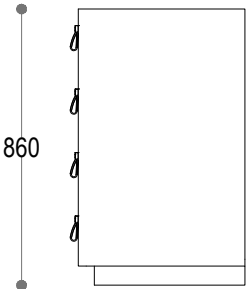

## Dimensions

cod. MN121.M1  
L 128 P 52 H 86 cm  
W 50" D 20" H 33"

cod. MN121.M2  
L 168 P 52 H 86 cm  
W 66" D 20" H 33"

1280

520

1680

520

520

misure in mm  
measures in mm