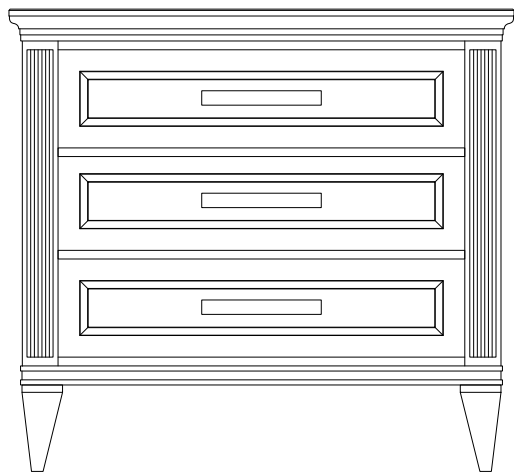

Diana

Ottocento collection

Description

Struttura in legno con finitura laccata. Cassetti rivestiti in pelle. Decorì in finitura bronzo. Piano in marmo.
Lacquered finish wooden structure. Drawers upholstered in leather. Leather handles. Bronze finish details. Marble top.

Dimensions

cod. AC2221
L 70 P 45 H 64,5 cm
W 27" D 17" H 25"

700

645

450

450

misure in mm
measures in mm