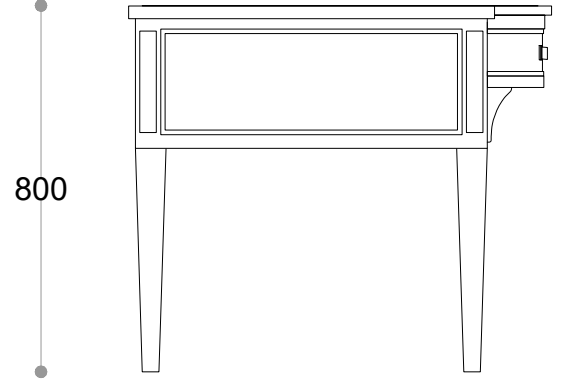

## Description

Struttura in legno. Cassetti rivestiti in pelle. Maniglie in pelle. Decorì in finitura in bronzo. Piano di pelle.  
Wooden structure. Leather top and drawers leather handles. Bronze finish details.

## Dimensions

cod. AC3021  
L 160 P 92,5 H 80 cm  
W 62" D 36" H 31"

1600

800

925

925

misure in mm  
measures in mm