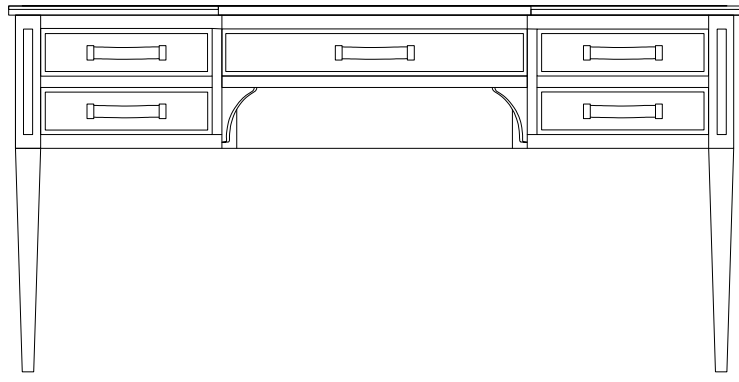

## Description

Struttura in legno. Cassetti rivestiti in pelle. Maniglie in pelle. Decorì in finitura in bronzo. Piano di pelle.  
Wooden structure. Leather top and drawers leather handles. Bronze finish details.

## Dimensions

cod. AC3021  
L 160 P 92,5 H 80 cm  
W 62" D 36" H 31"

1600

800

925

925

misure in mm  
measures in mm