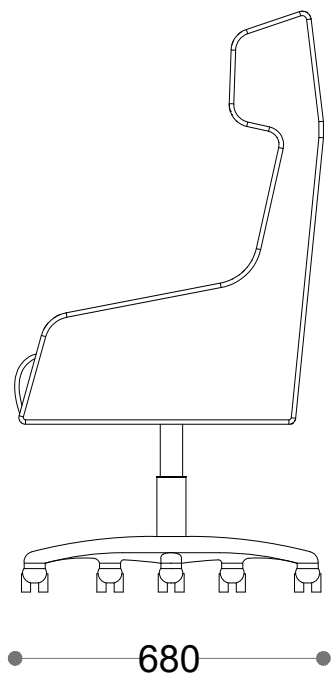

Gala

Lifestyle collection

Description

Poltrona girevole imbottita. Rivestimento in tessuto o pelle.
Upholstered swivel armchair. Upholstery fabric or leather.

Dimensions

cod. MI210
L 68 P 68 H 129 cm
W 26" D 26" H 50"

1290

680

688

misure in mm
measures in mm